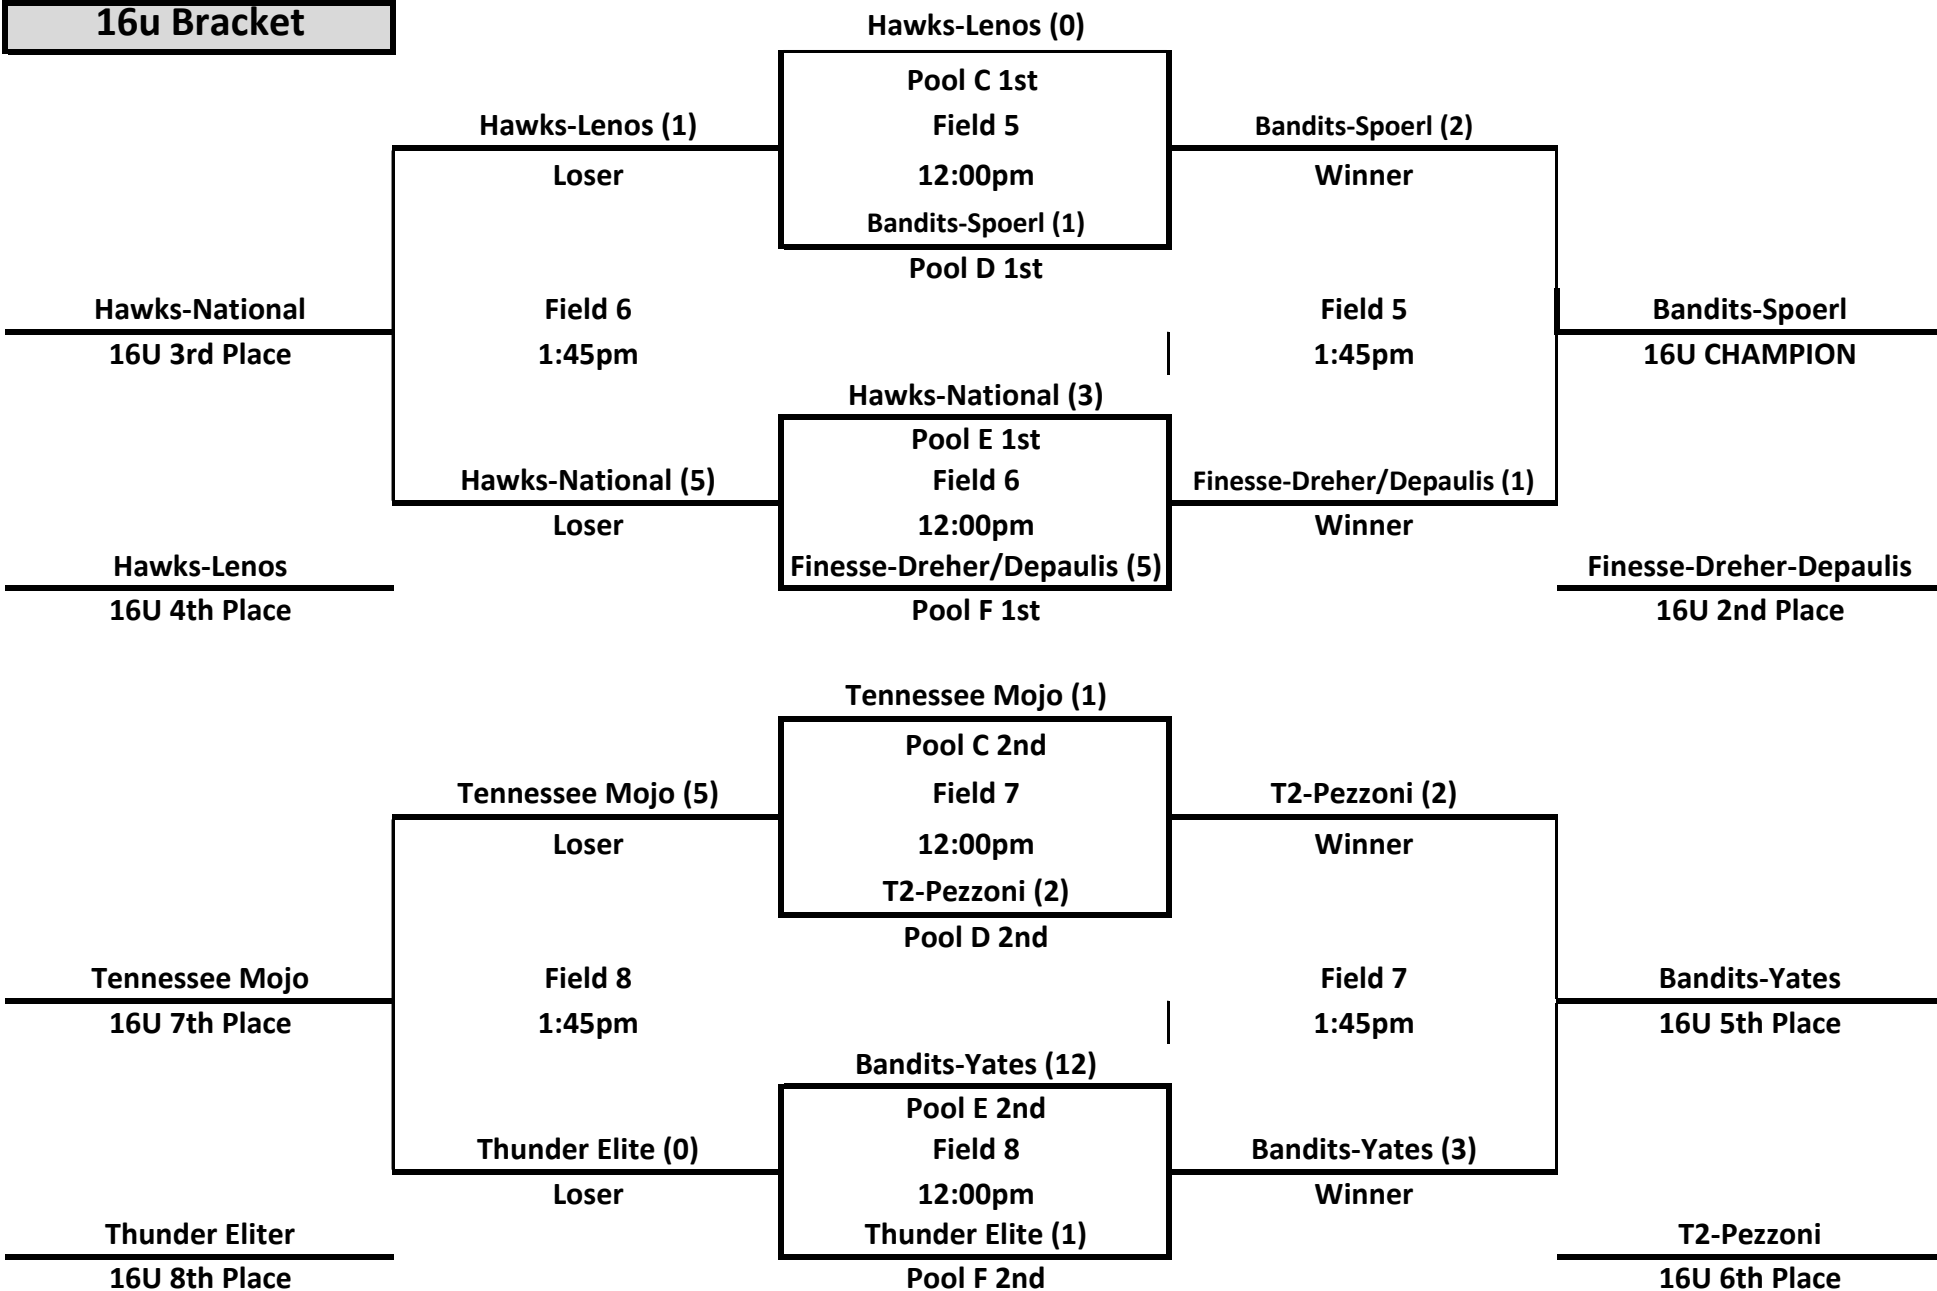

# 2021 FINESSE INVITATIONAL SHOWCASE

## 16u Bracket