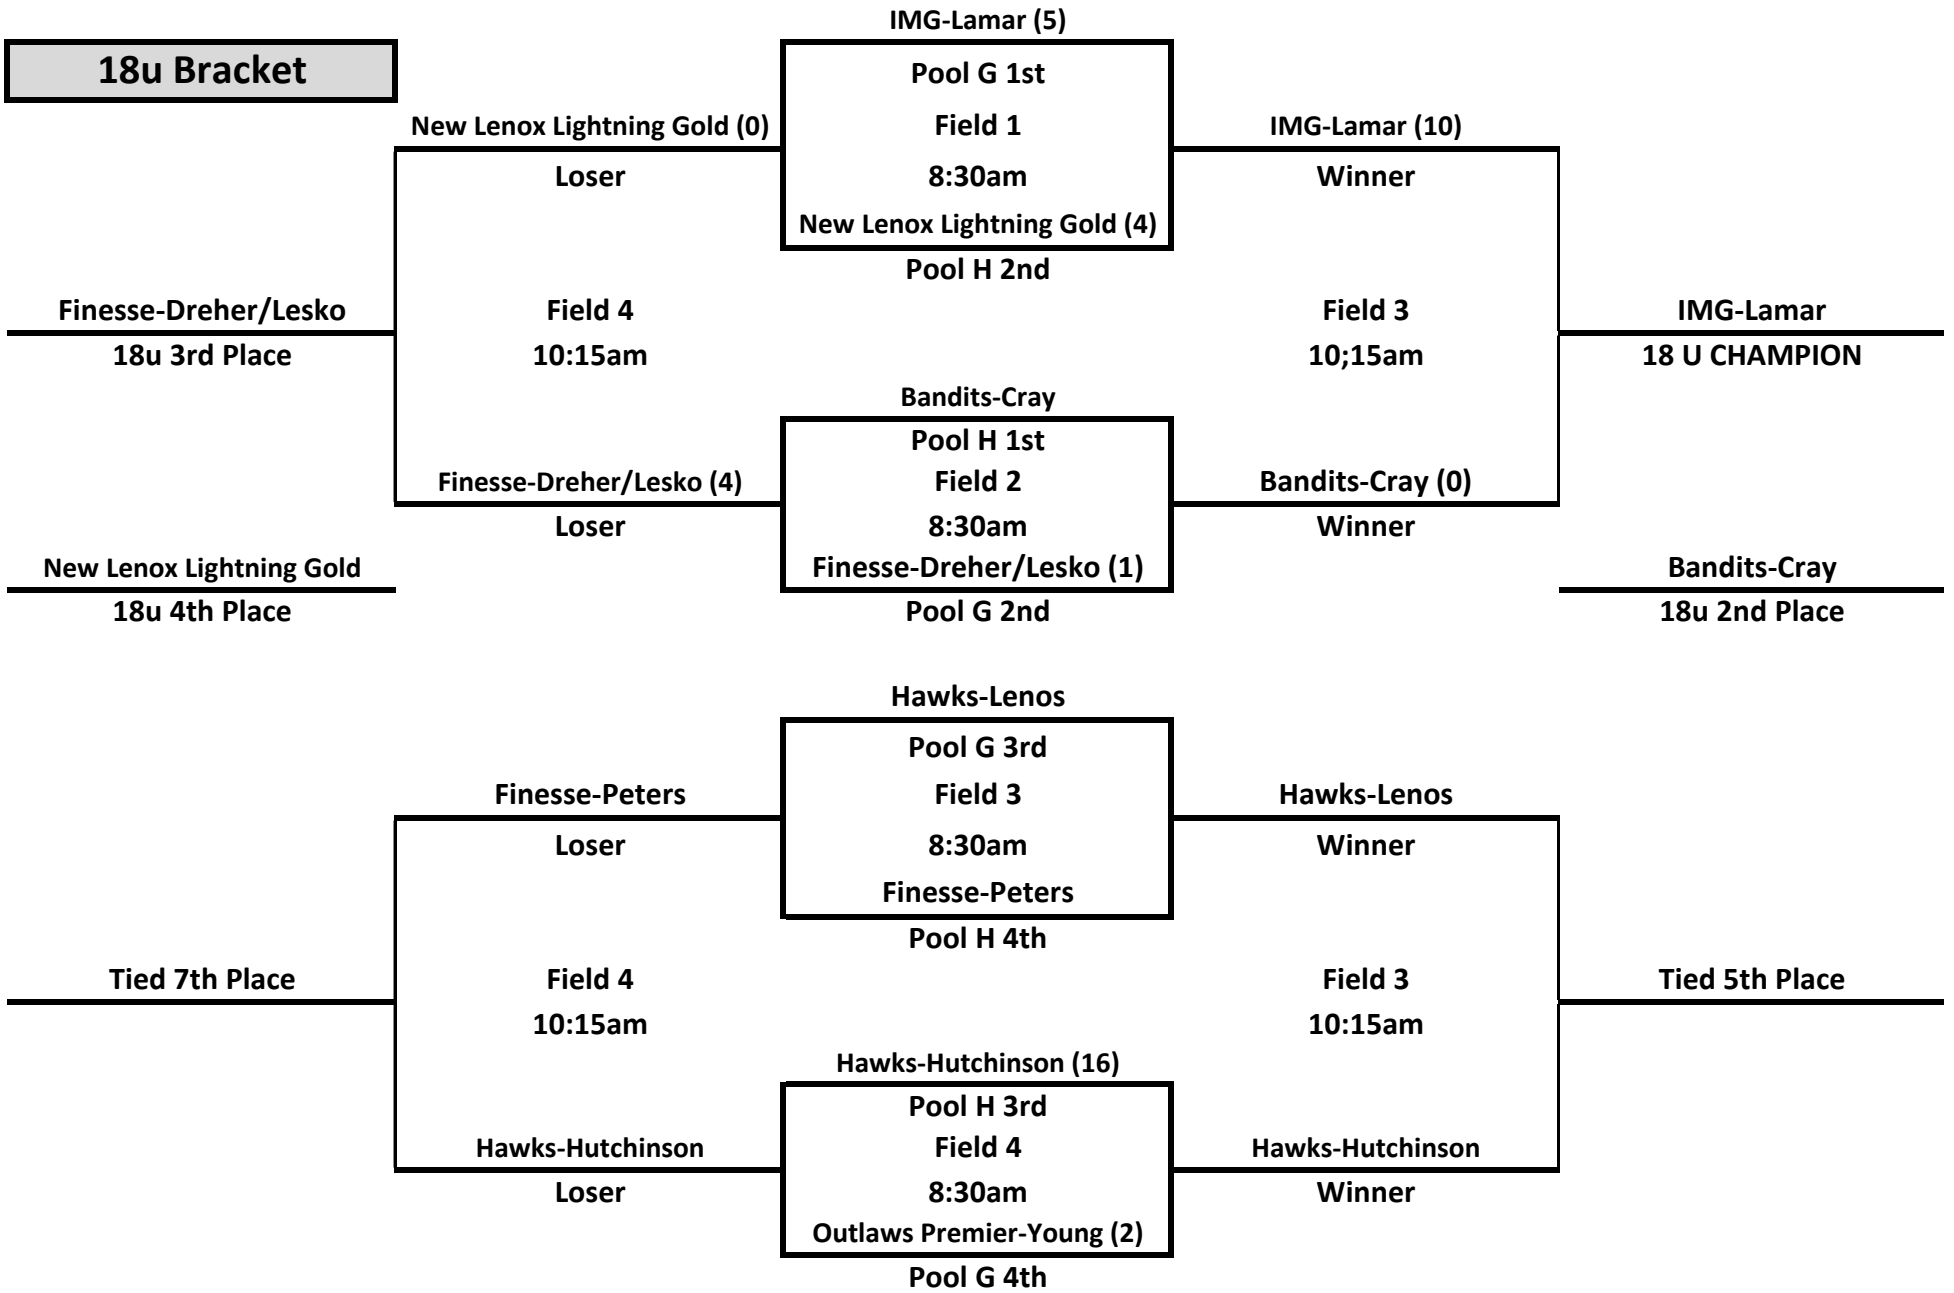

2021 FINESSE INVITATIONAL SHOWCASE

18u Bracket