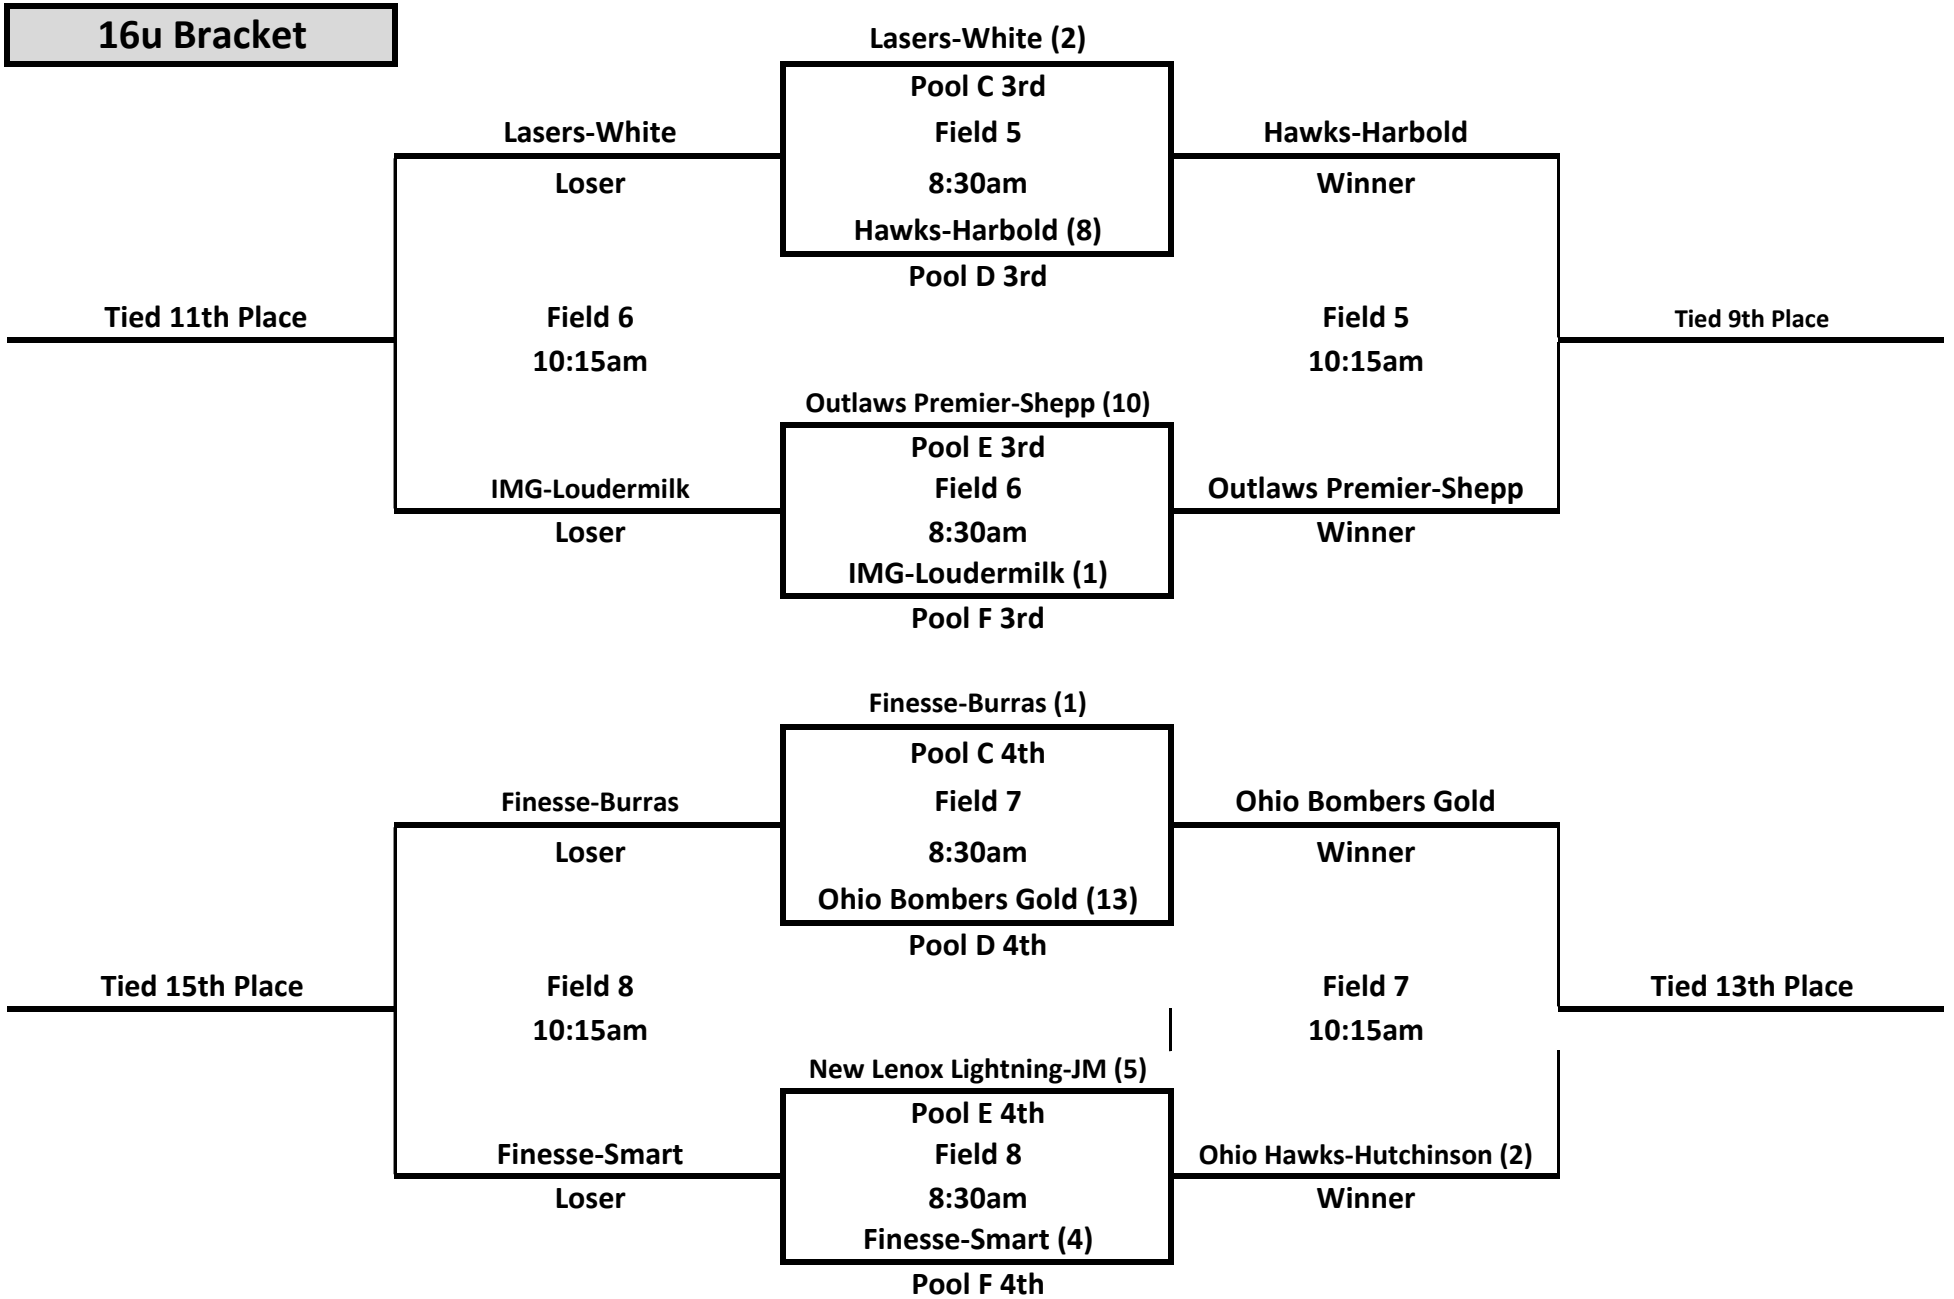

2021 FINESSE INVITATIONAL SHOWCASE

16u Bracket