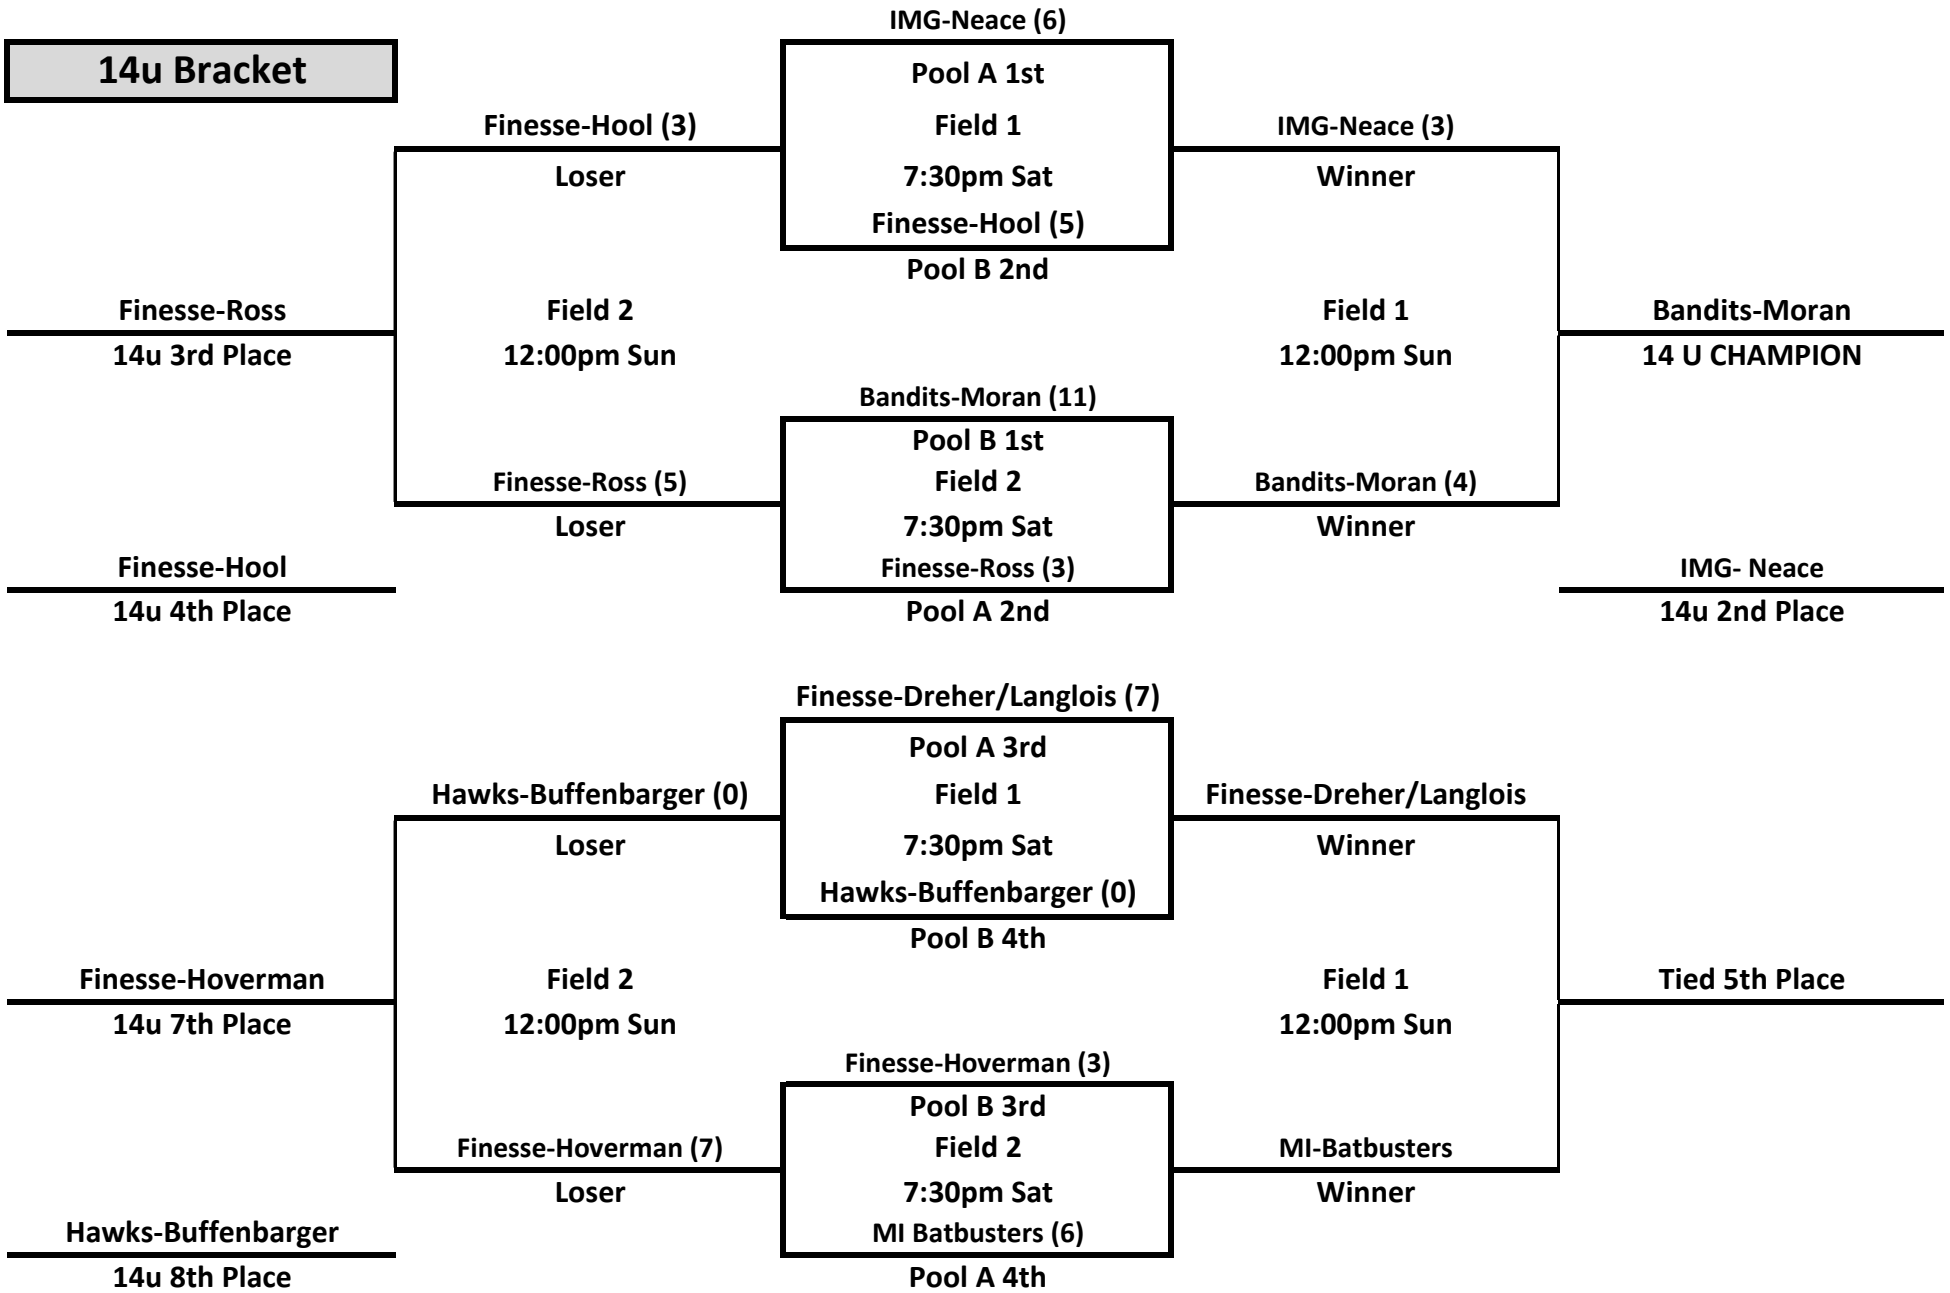

2021 FINESSE INVITATIONAL SHOWCASE

14u Bracket